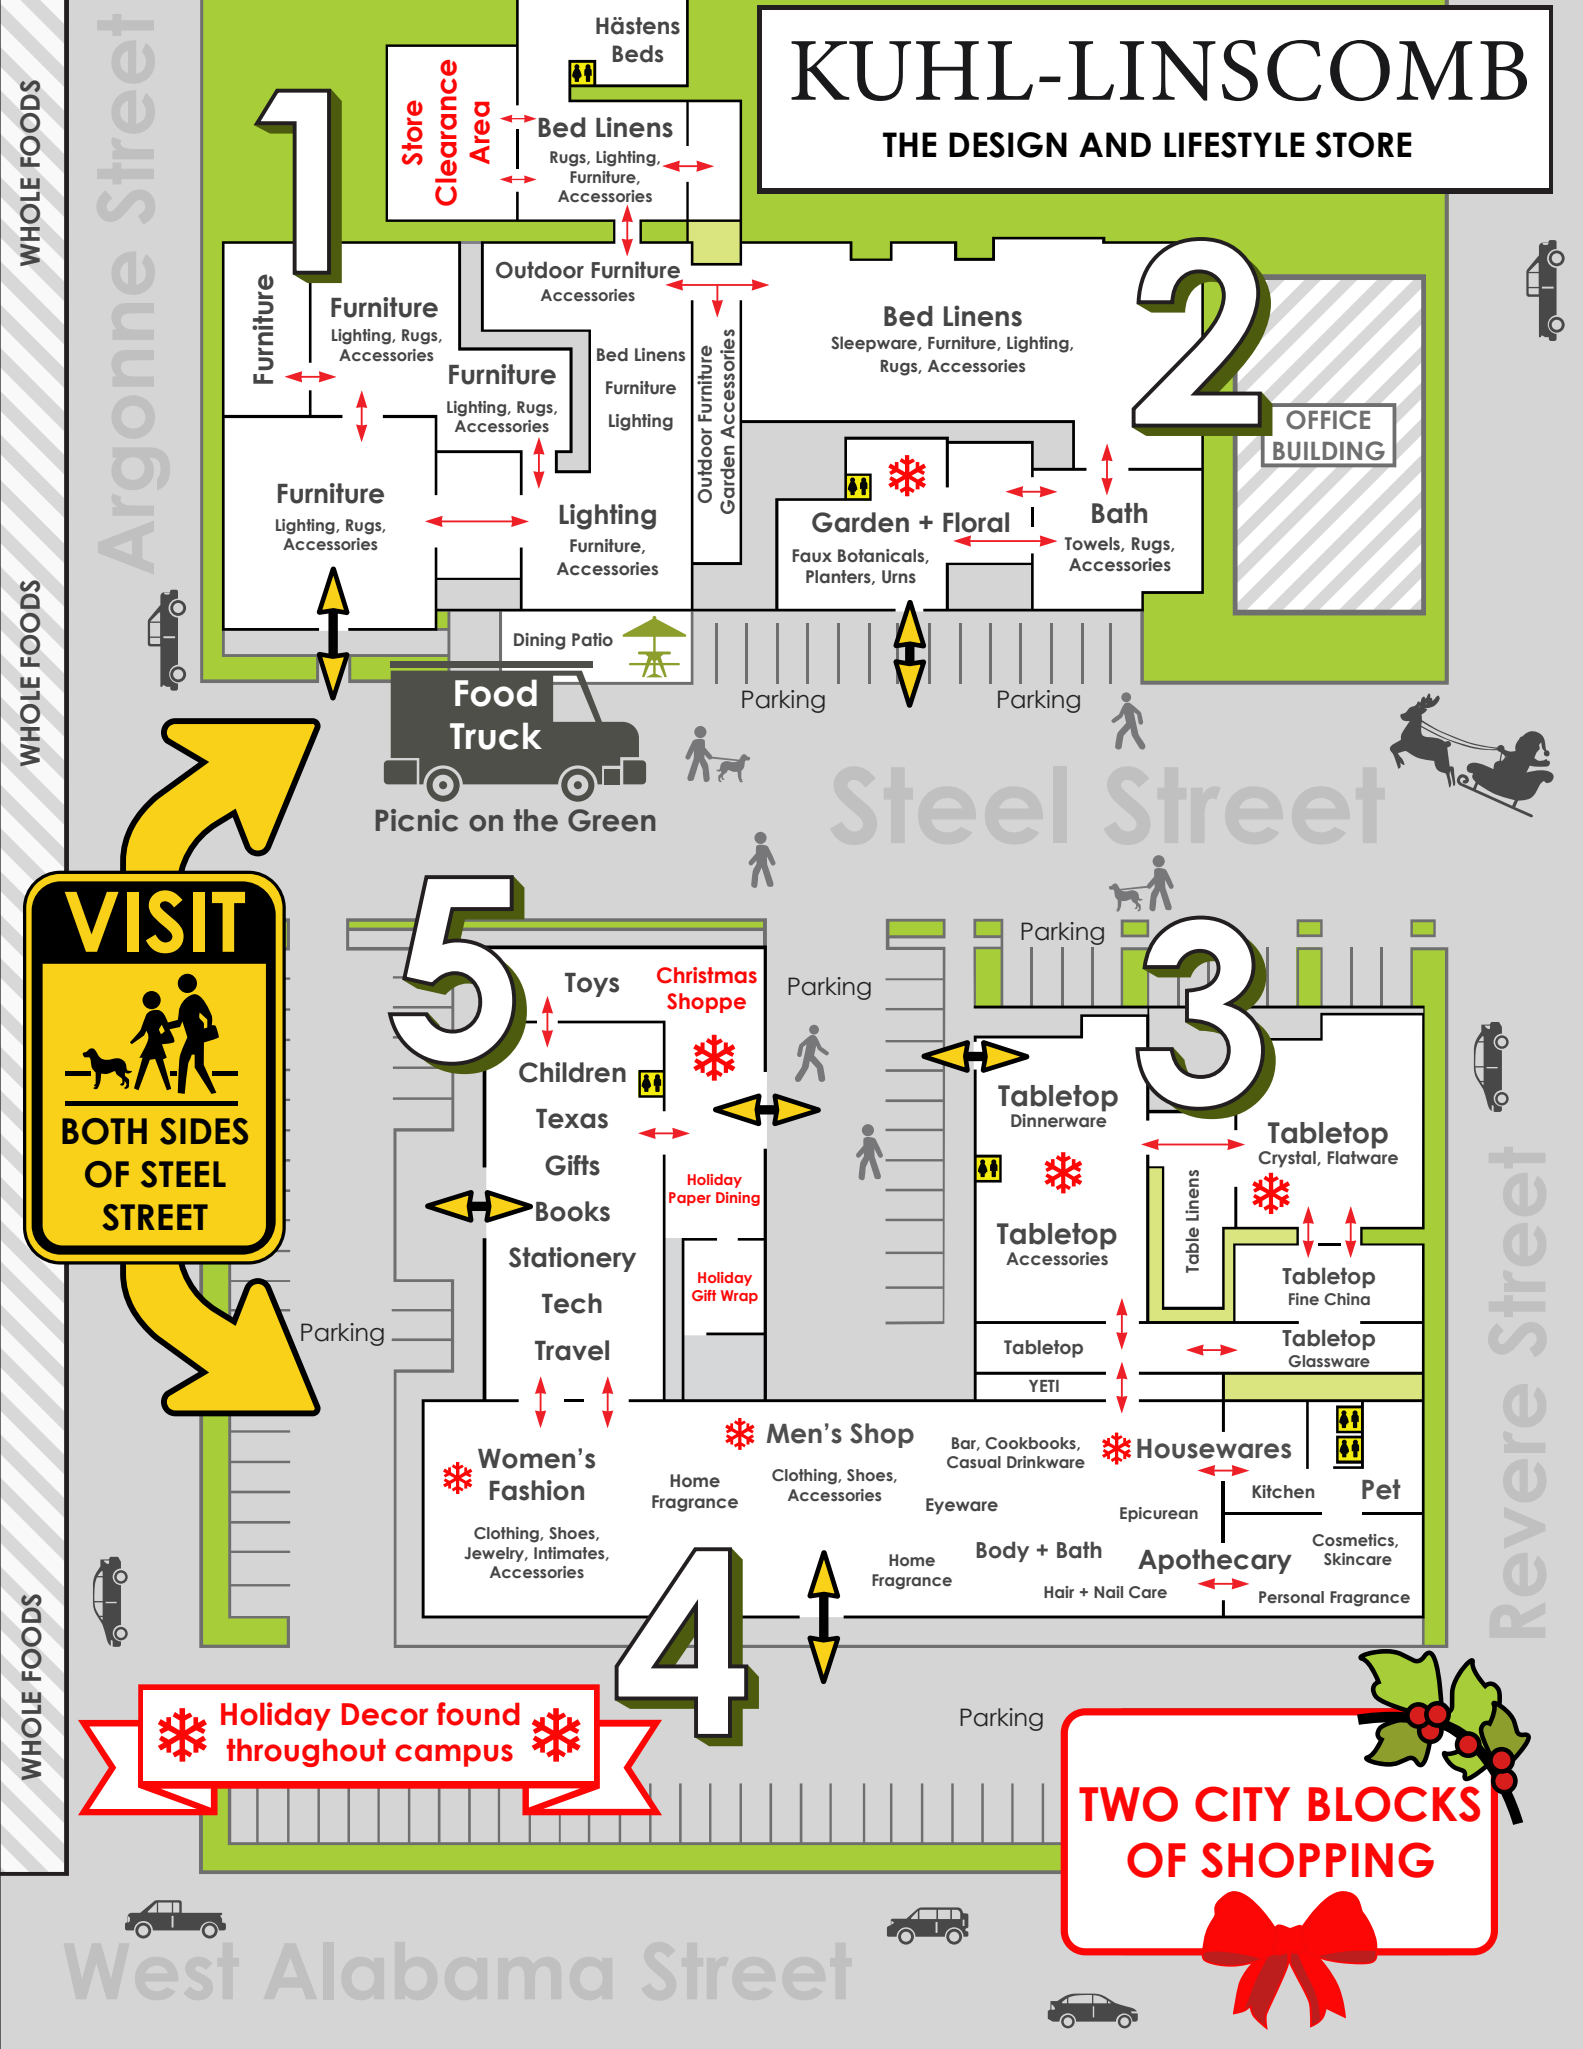

KUHL-LINSCOMB

THE DESIGN AND LIFESTYLE STORE

VISIT
BOTH SIDES
OF STEEL
STREET

Holiday Decor found throughout campus

**TWO CITY BLOCKS
OF SHOPPING**

WHOLE FOODS

WHOLE FOODS

WHOLE FOODS

Argonne Street

Steel Street

Revere Street

West Alabama Street

Food Truck
Picnic on the Green

5
Toys
Children
Texas
Gifts
Books
Stationery
Tech
Travel

4
Women's Fashion
Men's Shop

3
Tabletop
Dinnerware
Tabletop
Accessories
Tabletop
Crystal, Flatware
Tabletop
Fine China
Tabletop
Glassware
YETI

1
Store Clearance Area
Bed Linens
Rugs, Lighting, Furniture, Accessories
Furniture
Lighting, Rugs, Accessories
Outdoor Furniture
Accessories
Furniture
Lighting, Rugs, Accessories
Lighting
Furniture
Lighting
Outdoor Furniture
Garden Accessories